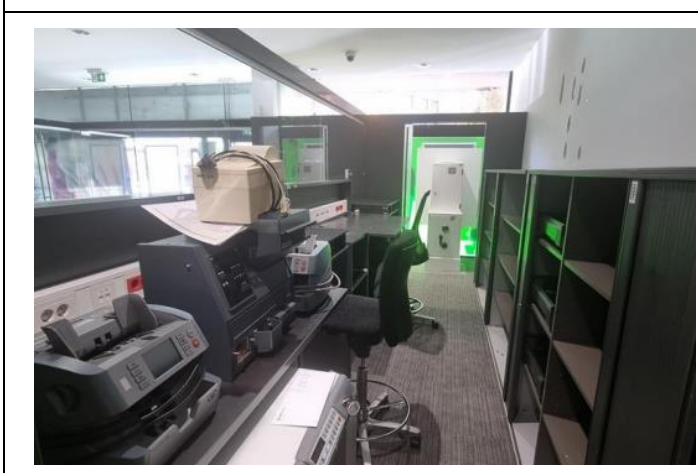

Asset ID Card

Real estate	Former SKB Branch – Maribor	RE segment	Retail
ID codes	659-412-50		
Address	Ljubljanska cesta 9b, 2000 Maribor	City	Maribor
Region	Štajerska	Country	Slovenia

NFA (m2)	123,7	Plot size (m2)	-	Building No	412	Year of construction	1973 (renovated 2011)
----------	-------	----------------	---	-------------	-----	----------------------	-----------------------